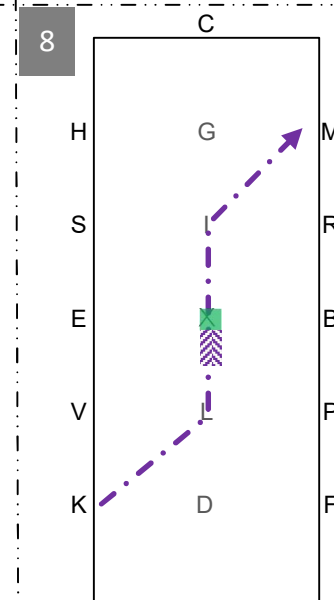

1 ACHE Working trot

2 E Working trot circle left 15m

3 EKAF Working trot FM Lengthened strides

4 MCHBP Working trot

5 PV Working trot half 20m circle right VE Working trot

6 E Working trot circle right 15m

7 EHCM Working trot MF Lengthened strides FAK Working trot

8 KLX Walk, X Halt 5 secs, front axle on X Rein back 4 strides, XIM Walk

9 MCH Working trot HXK Deviation 10m

KAD Working trot DI Lengthened strides IG Progressive halt G Halt, salute