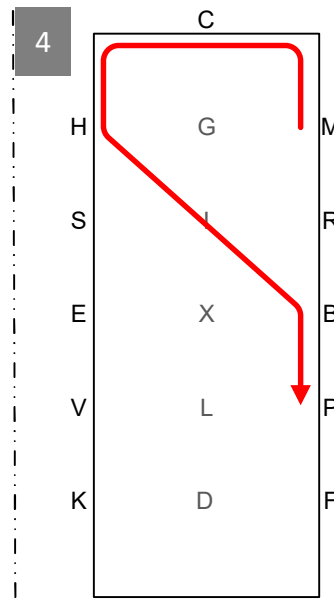

1 ACHE Working trot

2 E Working trot circle left 15m

3 EKAF Working trot FM Lengthened strides

4 MCHBP Working trot

5 PV Working trot half 20m circle right VE Working trot

6 E Working trot circle right 15m

7 EHCM Working trot MF Lengthened strides FAK Working trot

8 KLX Walk, X Halt 5 secs, front axle on X Rein back 4 strides, XIM Walk

9 MCH Working trot HXK Deviation 10m

KAD Working trot DI Lengthened strides IG Progressive halt G Halt, salute