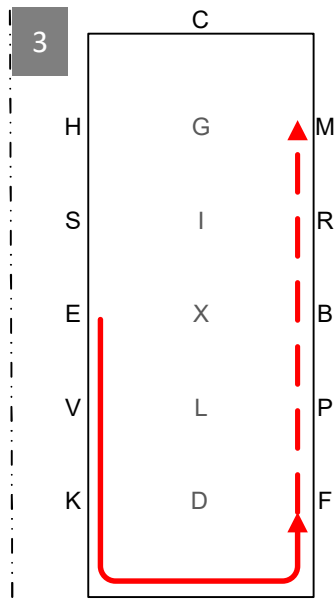

1 ACHE Working trot

2 E Working trot circle left 15m

3 EKAF Working trot FM Lengthened strides

4 MCHBP Working trot

5 PV Working trot half 20m circle right VE Working trot

6 E Working trot circle right 15m

7 EHCM Working trot MF Lengthened strides FAK Working trot

8 KLX Walk, X Halt 5 secs, front axle on X Rein back 4 strides, XIM Walk

9 MCH Working trot HXK Deviation 10m

KAD Working trot DI Lengthened strides IG Progressive halt G Halt, salute