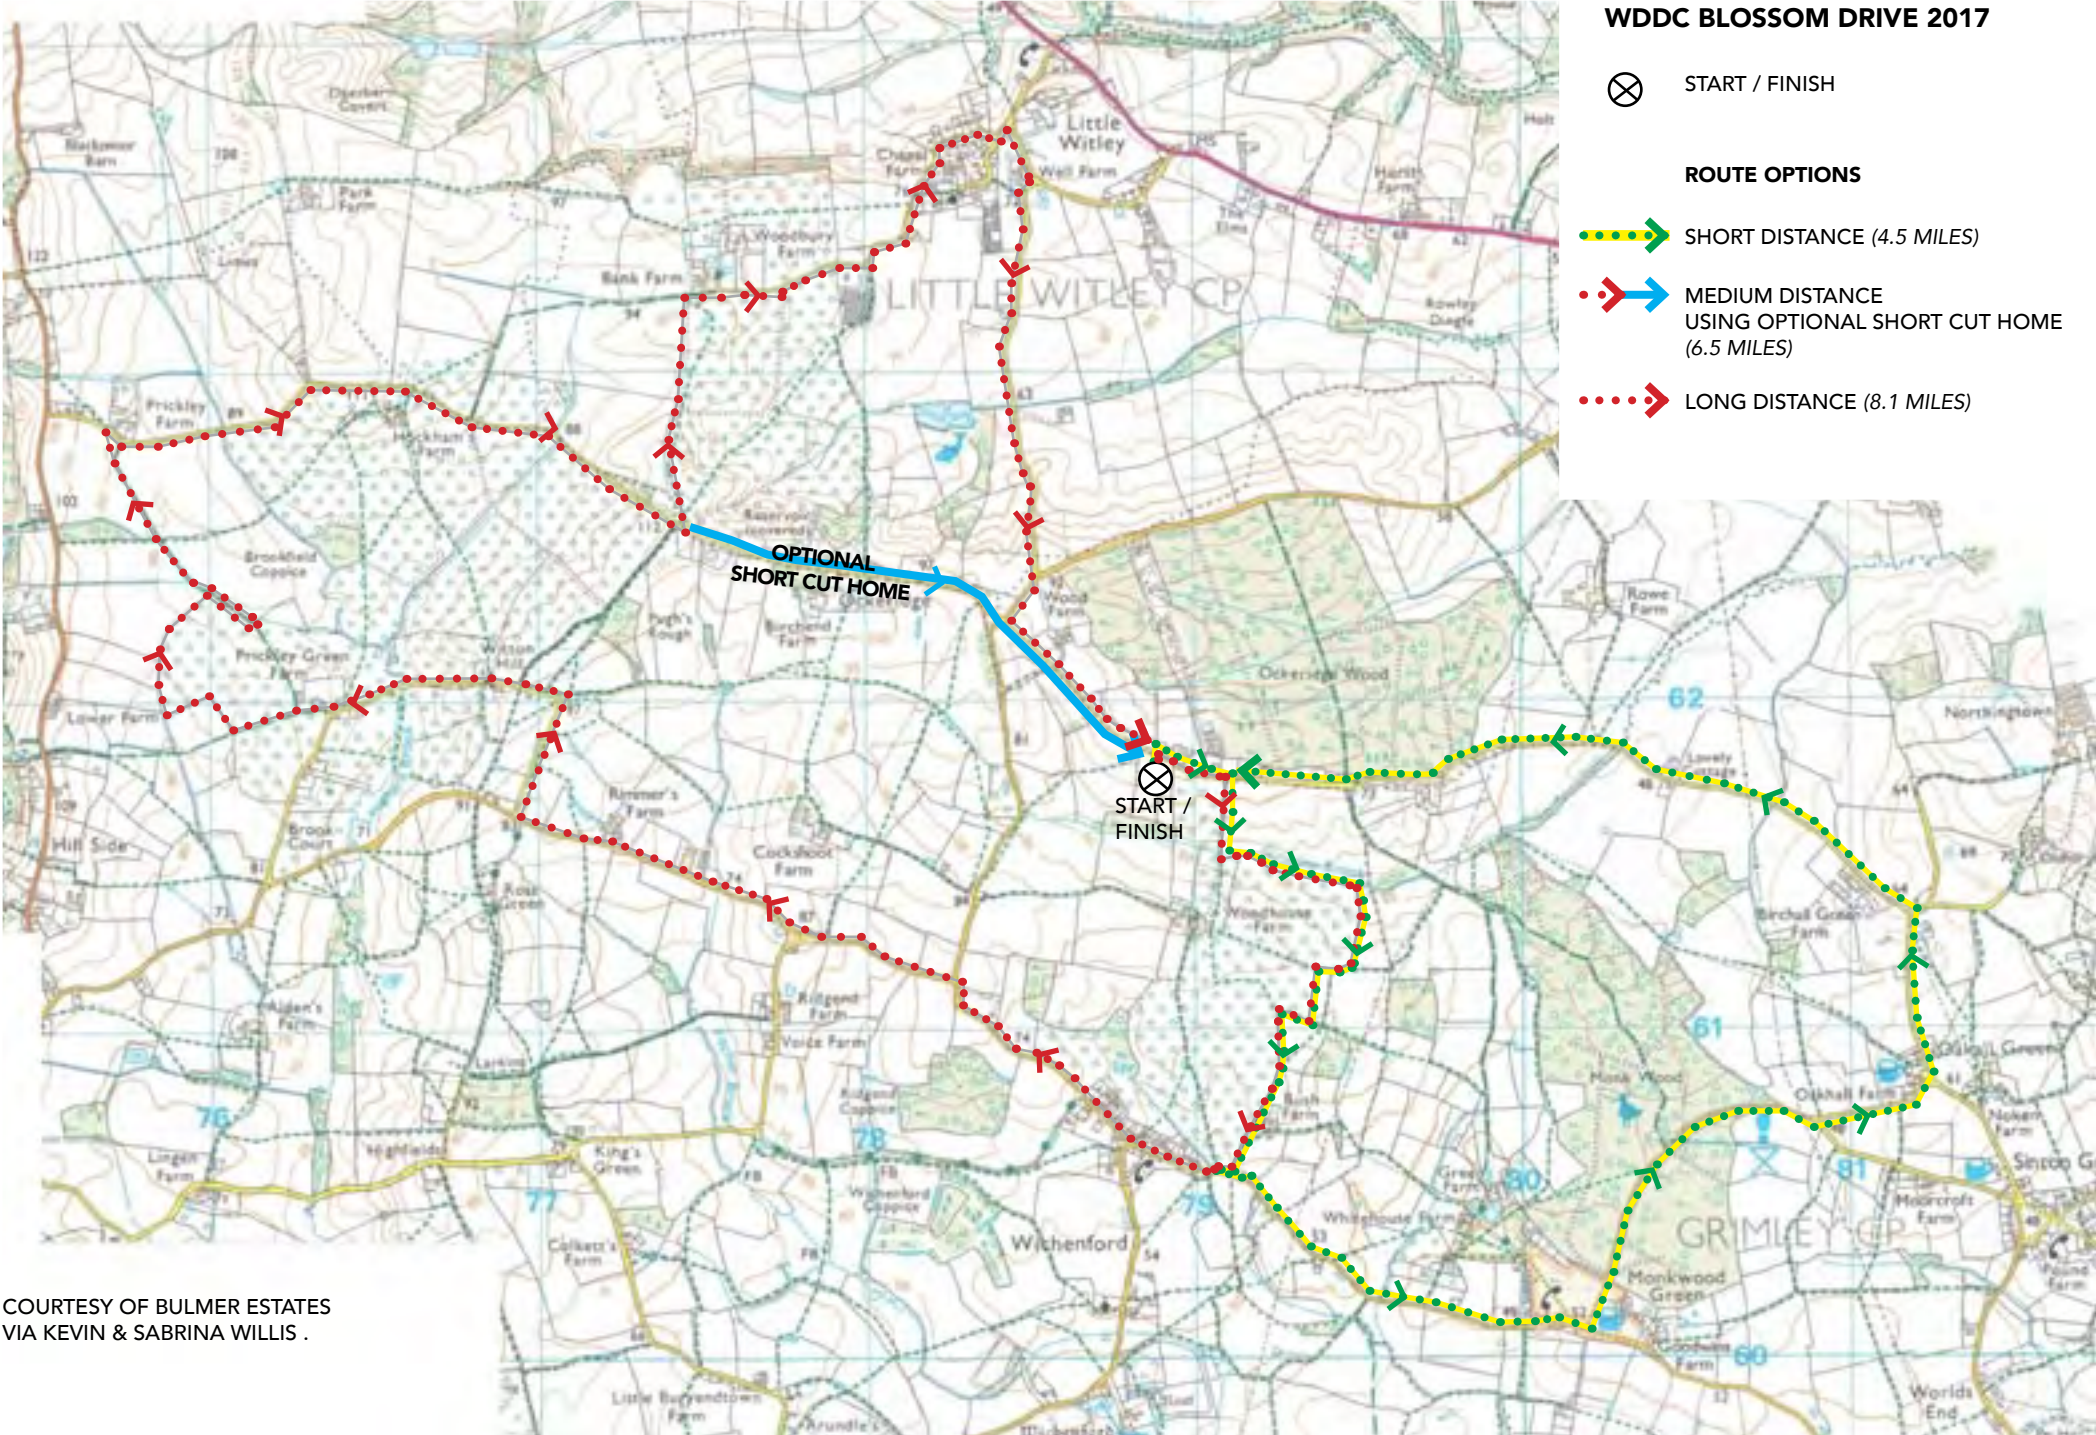

WDDC BLOSSOM DRIVE 2017

⊗ START / FINISH

ROUTE OPTIONS

→ SHORT DISTANCE (4.5 MILES)

→ MEDIUM DISTANCE USING OPTIONAL SHORT CUT HOME (6.5 MILES)

→ LONG DISTANCE (8.1 MILES)

COURTESY OF BULMER ESTATES
VIA KEVIN & SABRINA WILLIS .